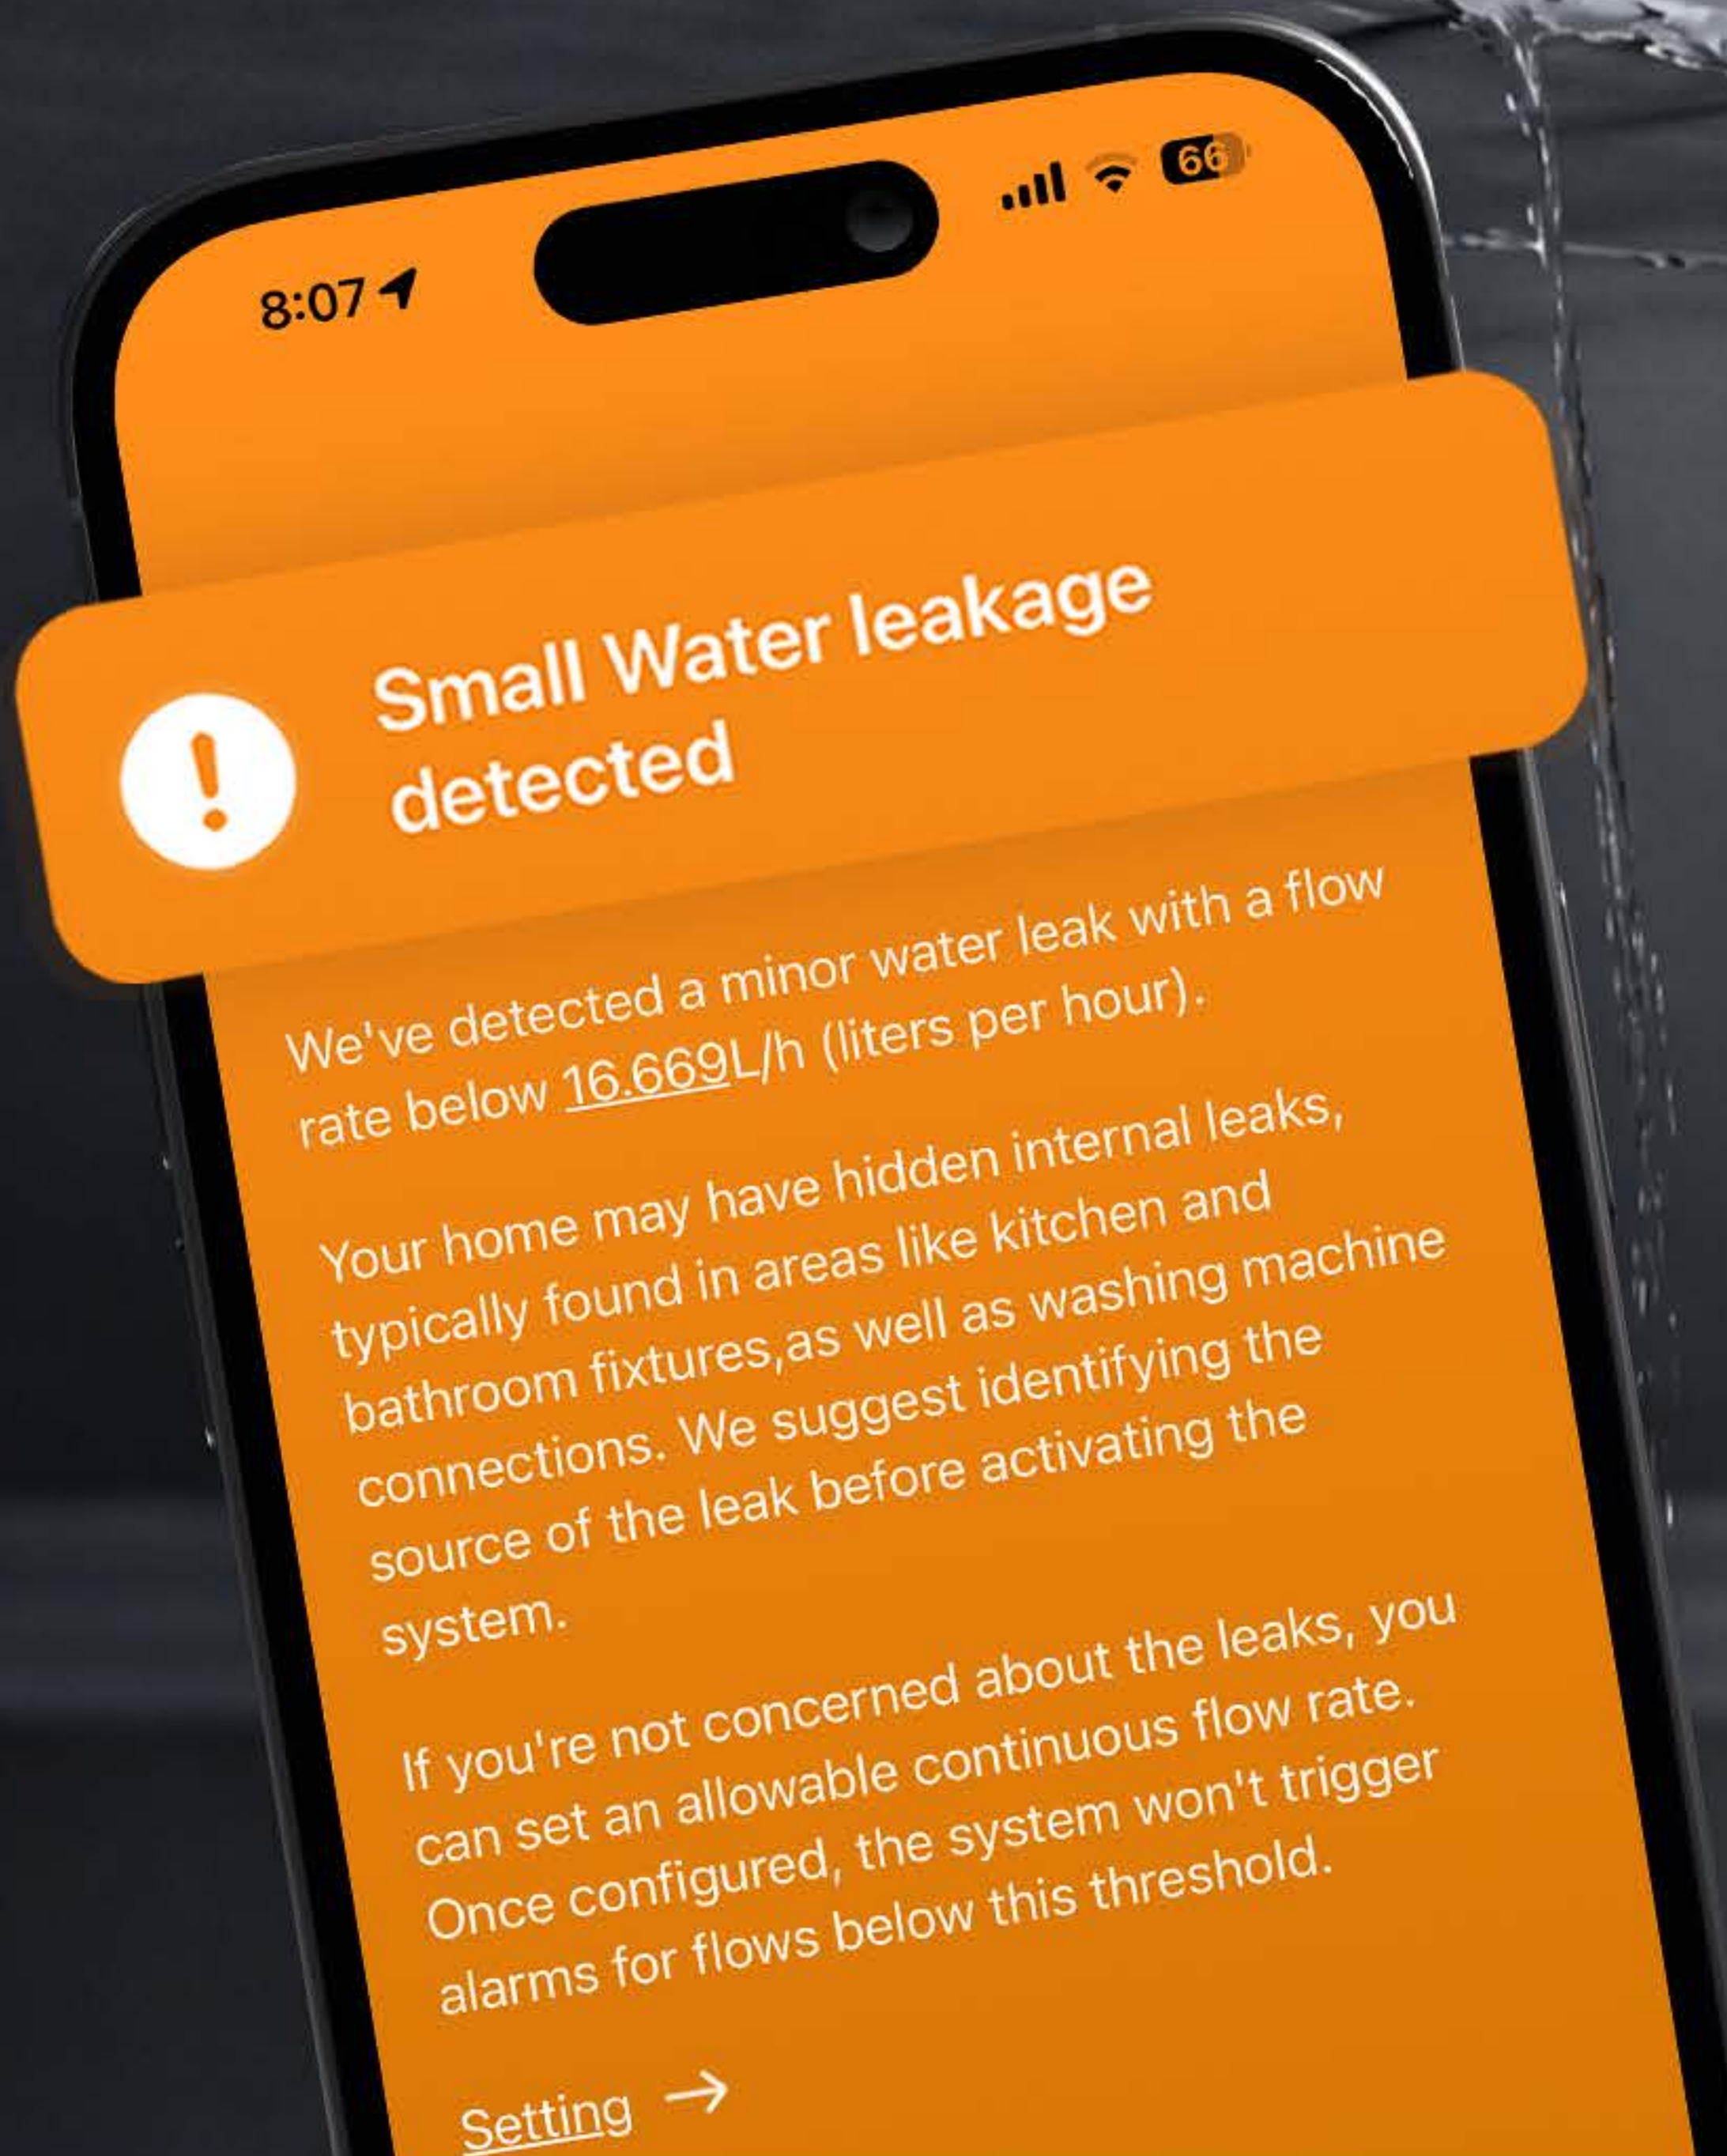

ADVANCED LEAK DETECTION

Newflo continuously monitors water flow in your home using precision sensing technology. If a leak or abnormal usage is detected, the system sends alerts immediately and can automatically shut off the water supply.

- ☒ Real-time Monitoring
- ☒ Remote Shut-off
- ☒ Usage Insights
- ☒ Instant App Alerts