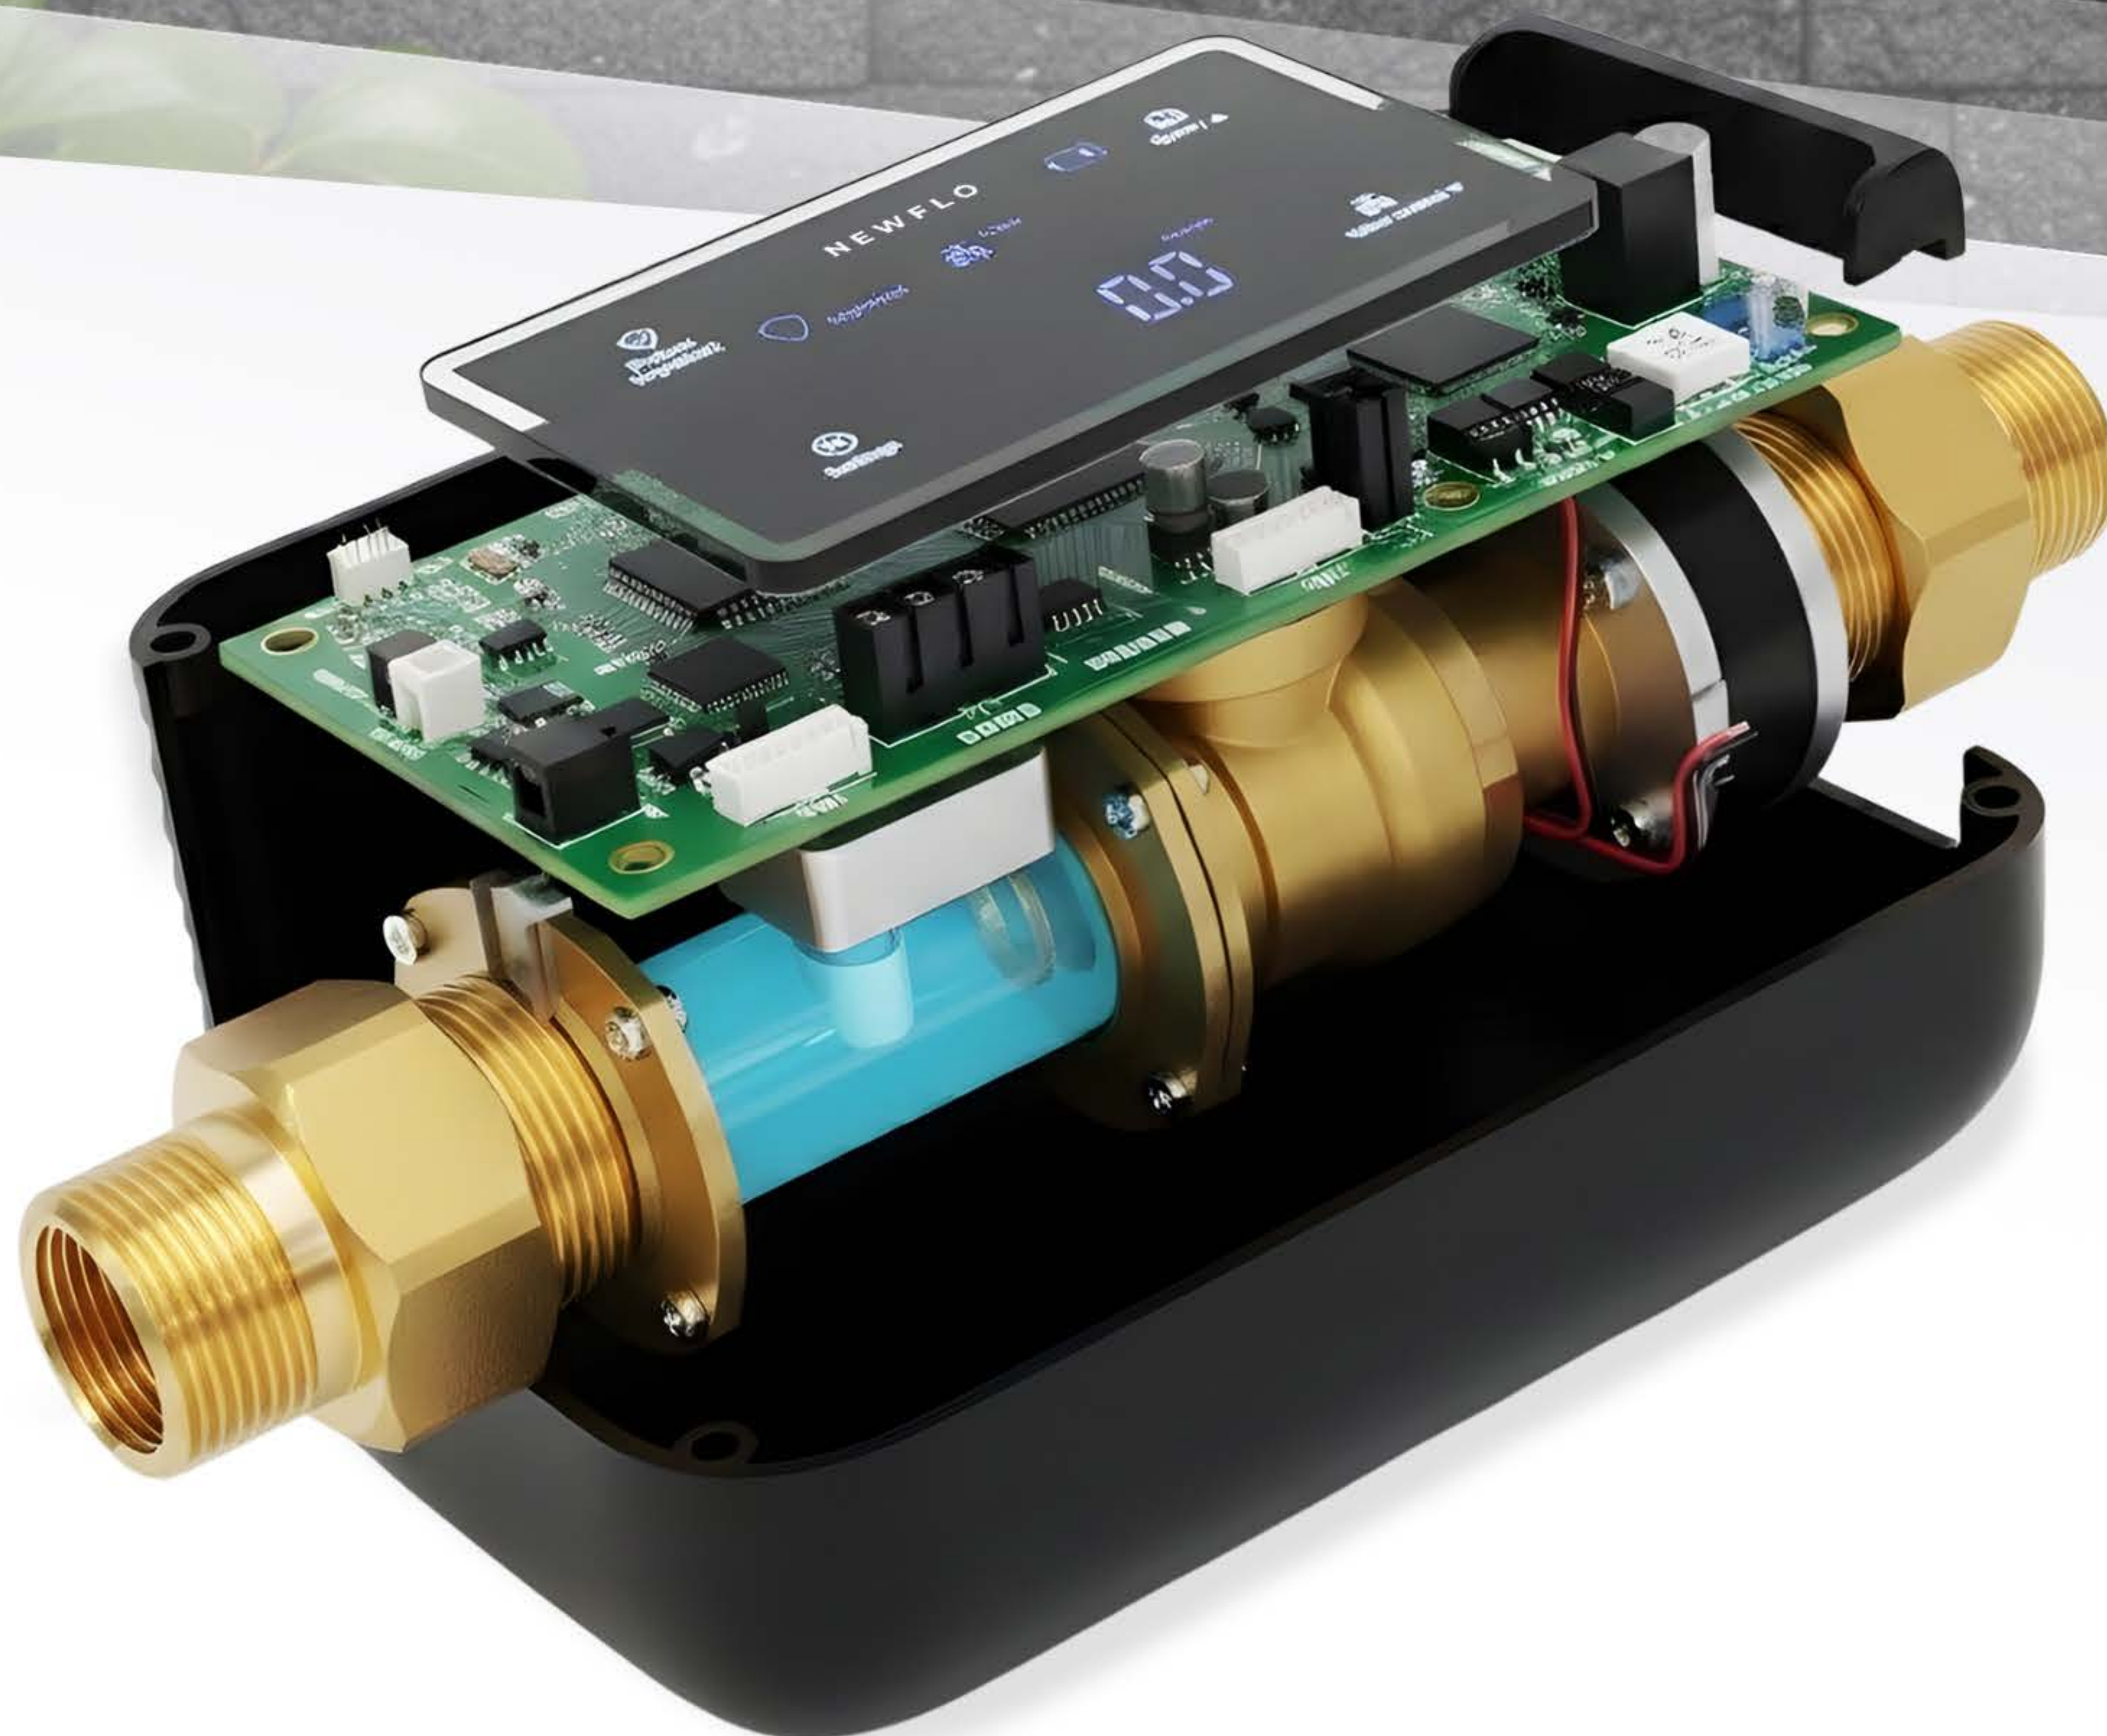

# NEWFLO SMART WATER METER

A smart system that monitors water usage, detects leaks and automatically shuts off water to help protect your home.

## ✓ REAL-TIME MONITORING

Manage your entire water system through the Newflo mobile app or the built-in device interface. Monitor usage, receive alerts and control your water system anytime, anywhere.

Active Defense Mode

Real-time Usage Stats

Smart Safety Profiles

Remote Valve Control

Newflo smart water meter

✔ **PRECISION ULTRASONIC SENSING**

Newflo uses advanced ultrasonic sensing technology to monitor water flow with high precision. This allows the system to detect micro-leaks, dripping taps, and abnormal usage before they become costly problems.