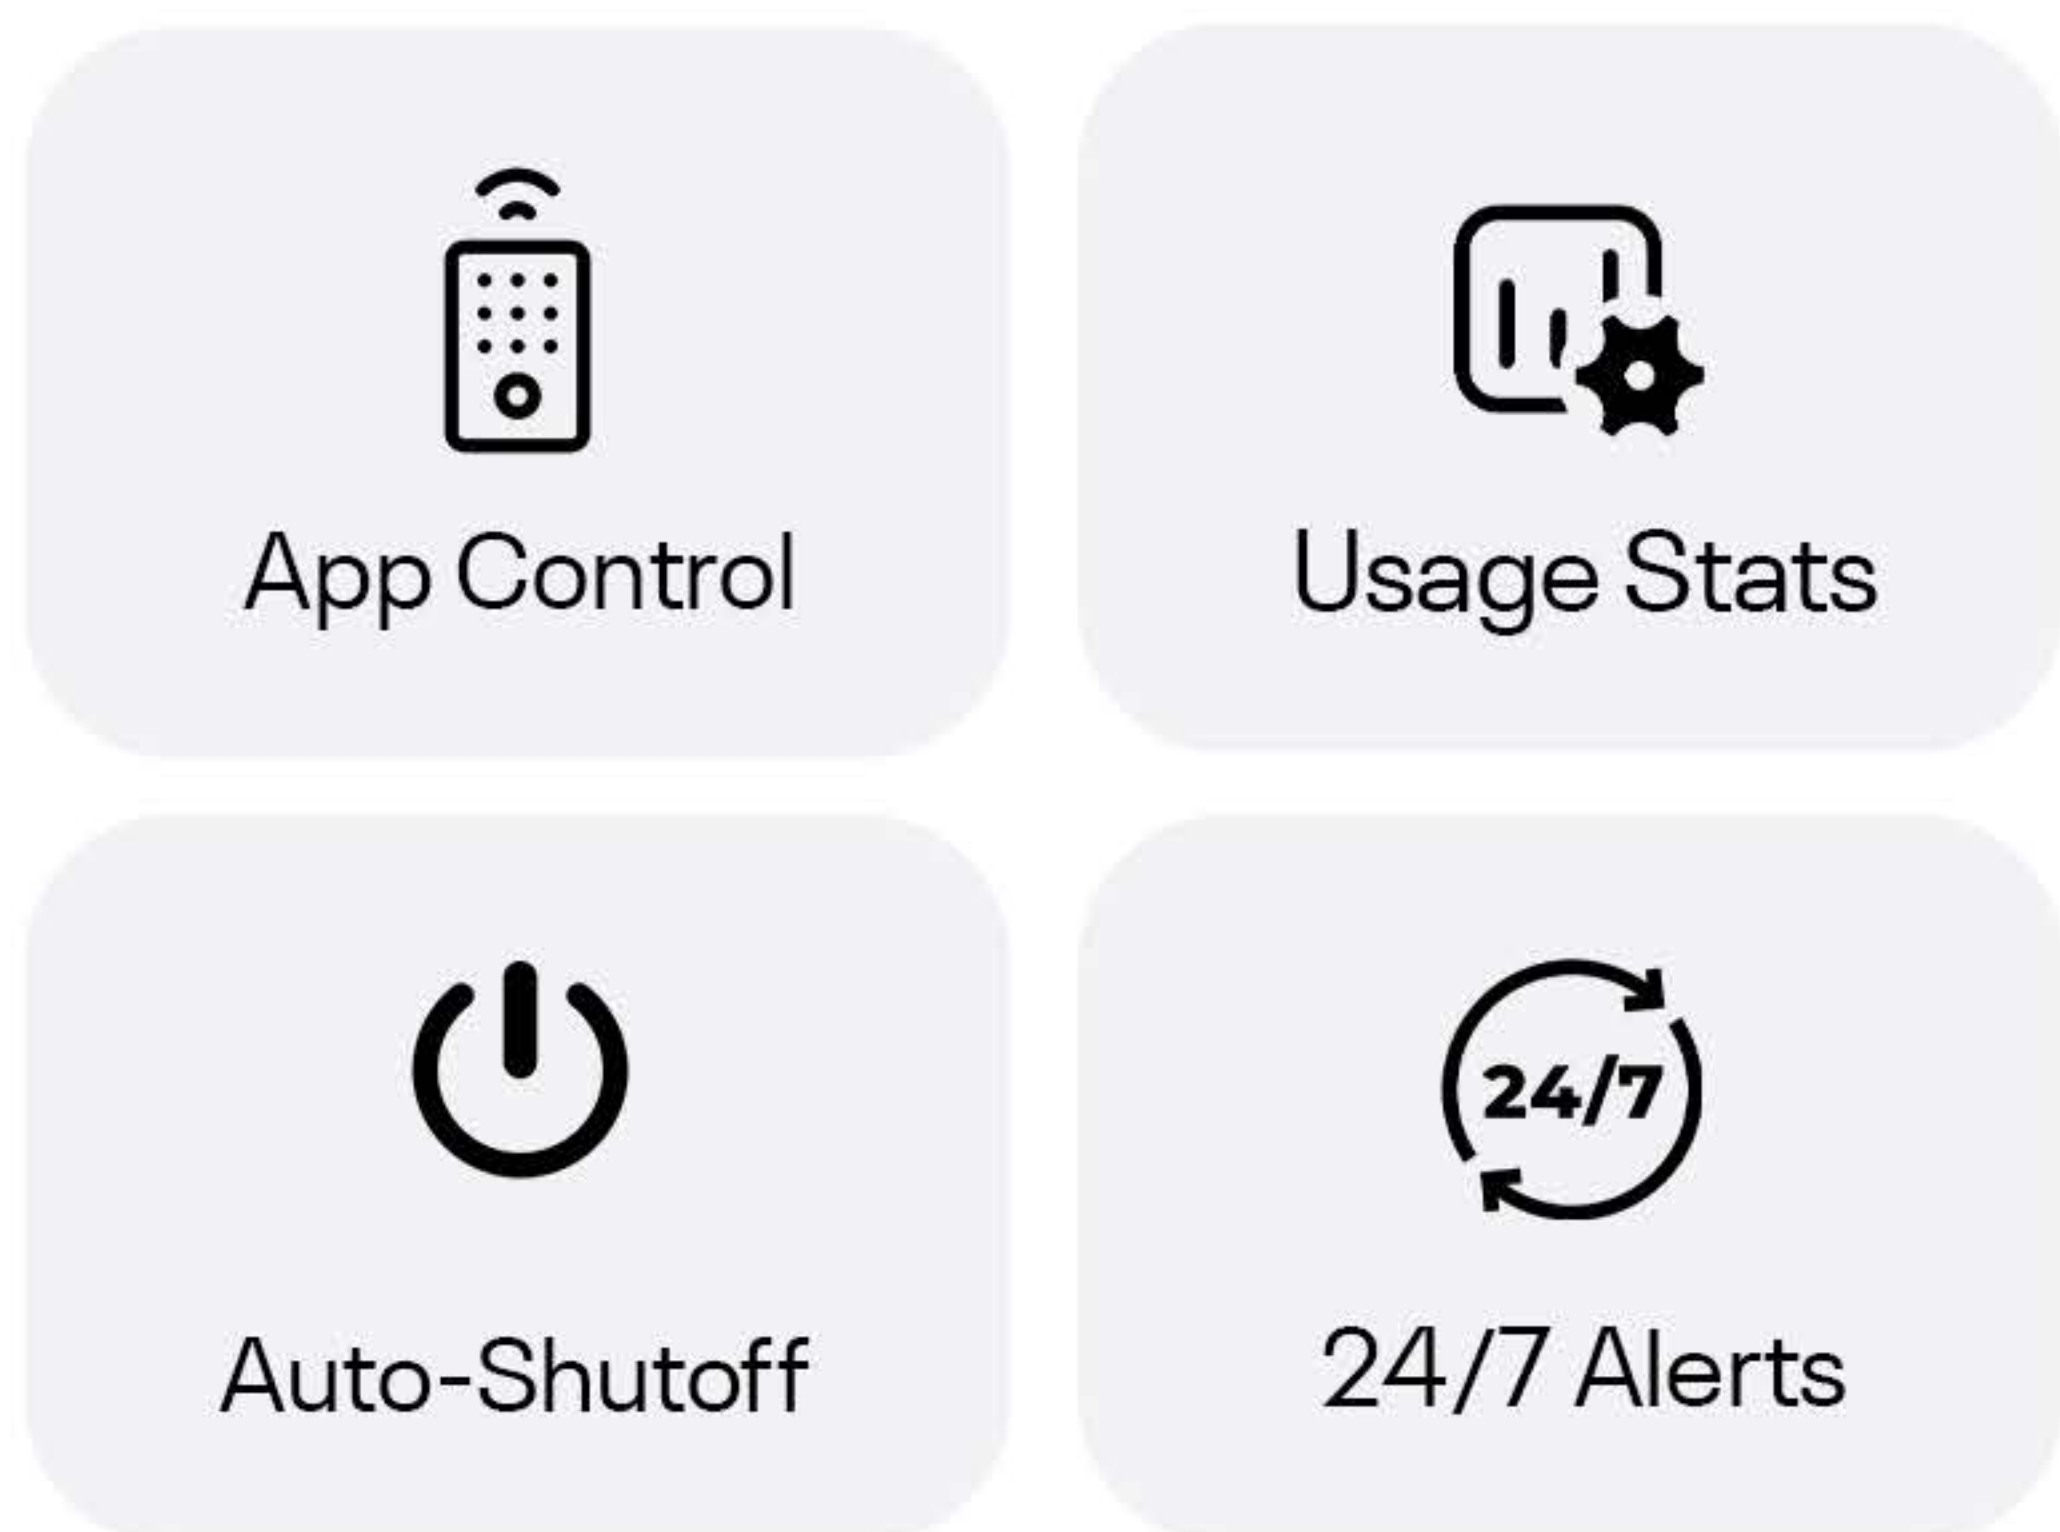

Newflo smart water meter

✔ **PRECISION ULTRASONIC SENSING**

Newflo uses advanced ultrasonic sensing technology to monitor water flow with high precision. This allows the system to detect micro-leaks, dripping taps, and abnormal usage before they become costly problems.

✔ **COMMERCIAL-GRADE HARDWARE**

Built with high-quality brass fittings and durable internal components, the Newflo Smart meter is engineered for long-term reliability and performance in Australian homes.

✔ **INTELLIGENT FLOW ANALYSIS**

Smart monitoring technology analyses your home's water usage patterns. If unusual activity is detected, Newflo sends instant alerts and can automatically shut off the water to prevent water damage.

# SMART WATER PROTECTION

Protect your home from water damage before it starts. Receive real-time alerts on your phone and manage your home's water system instantly through the Newflo mobile app.