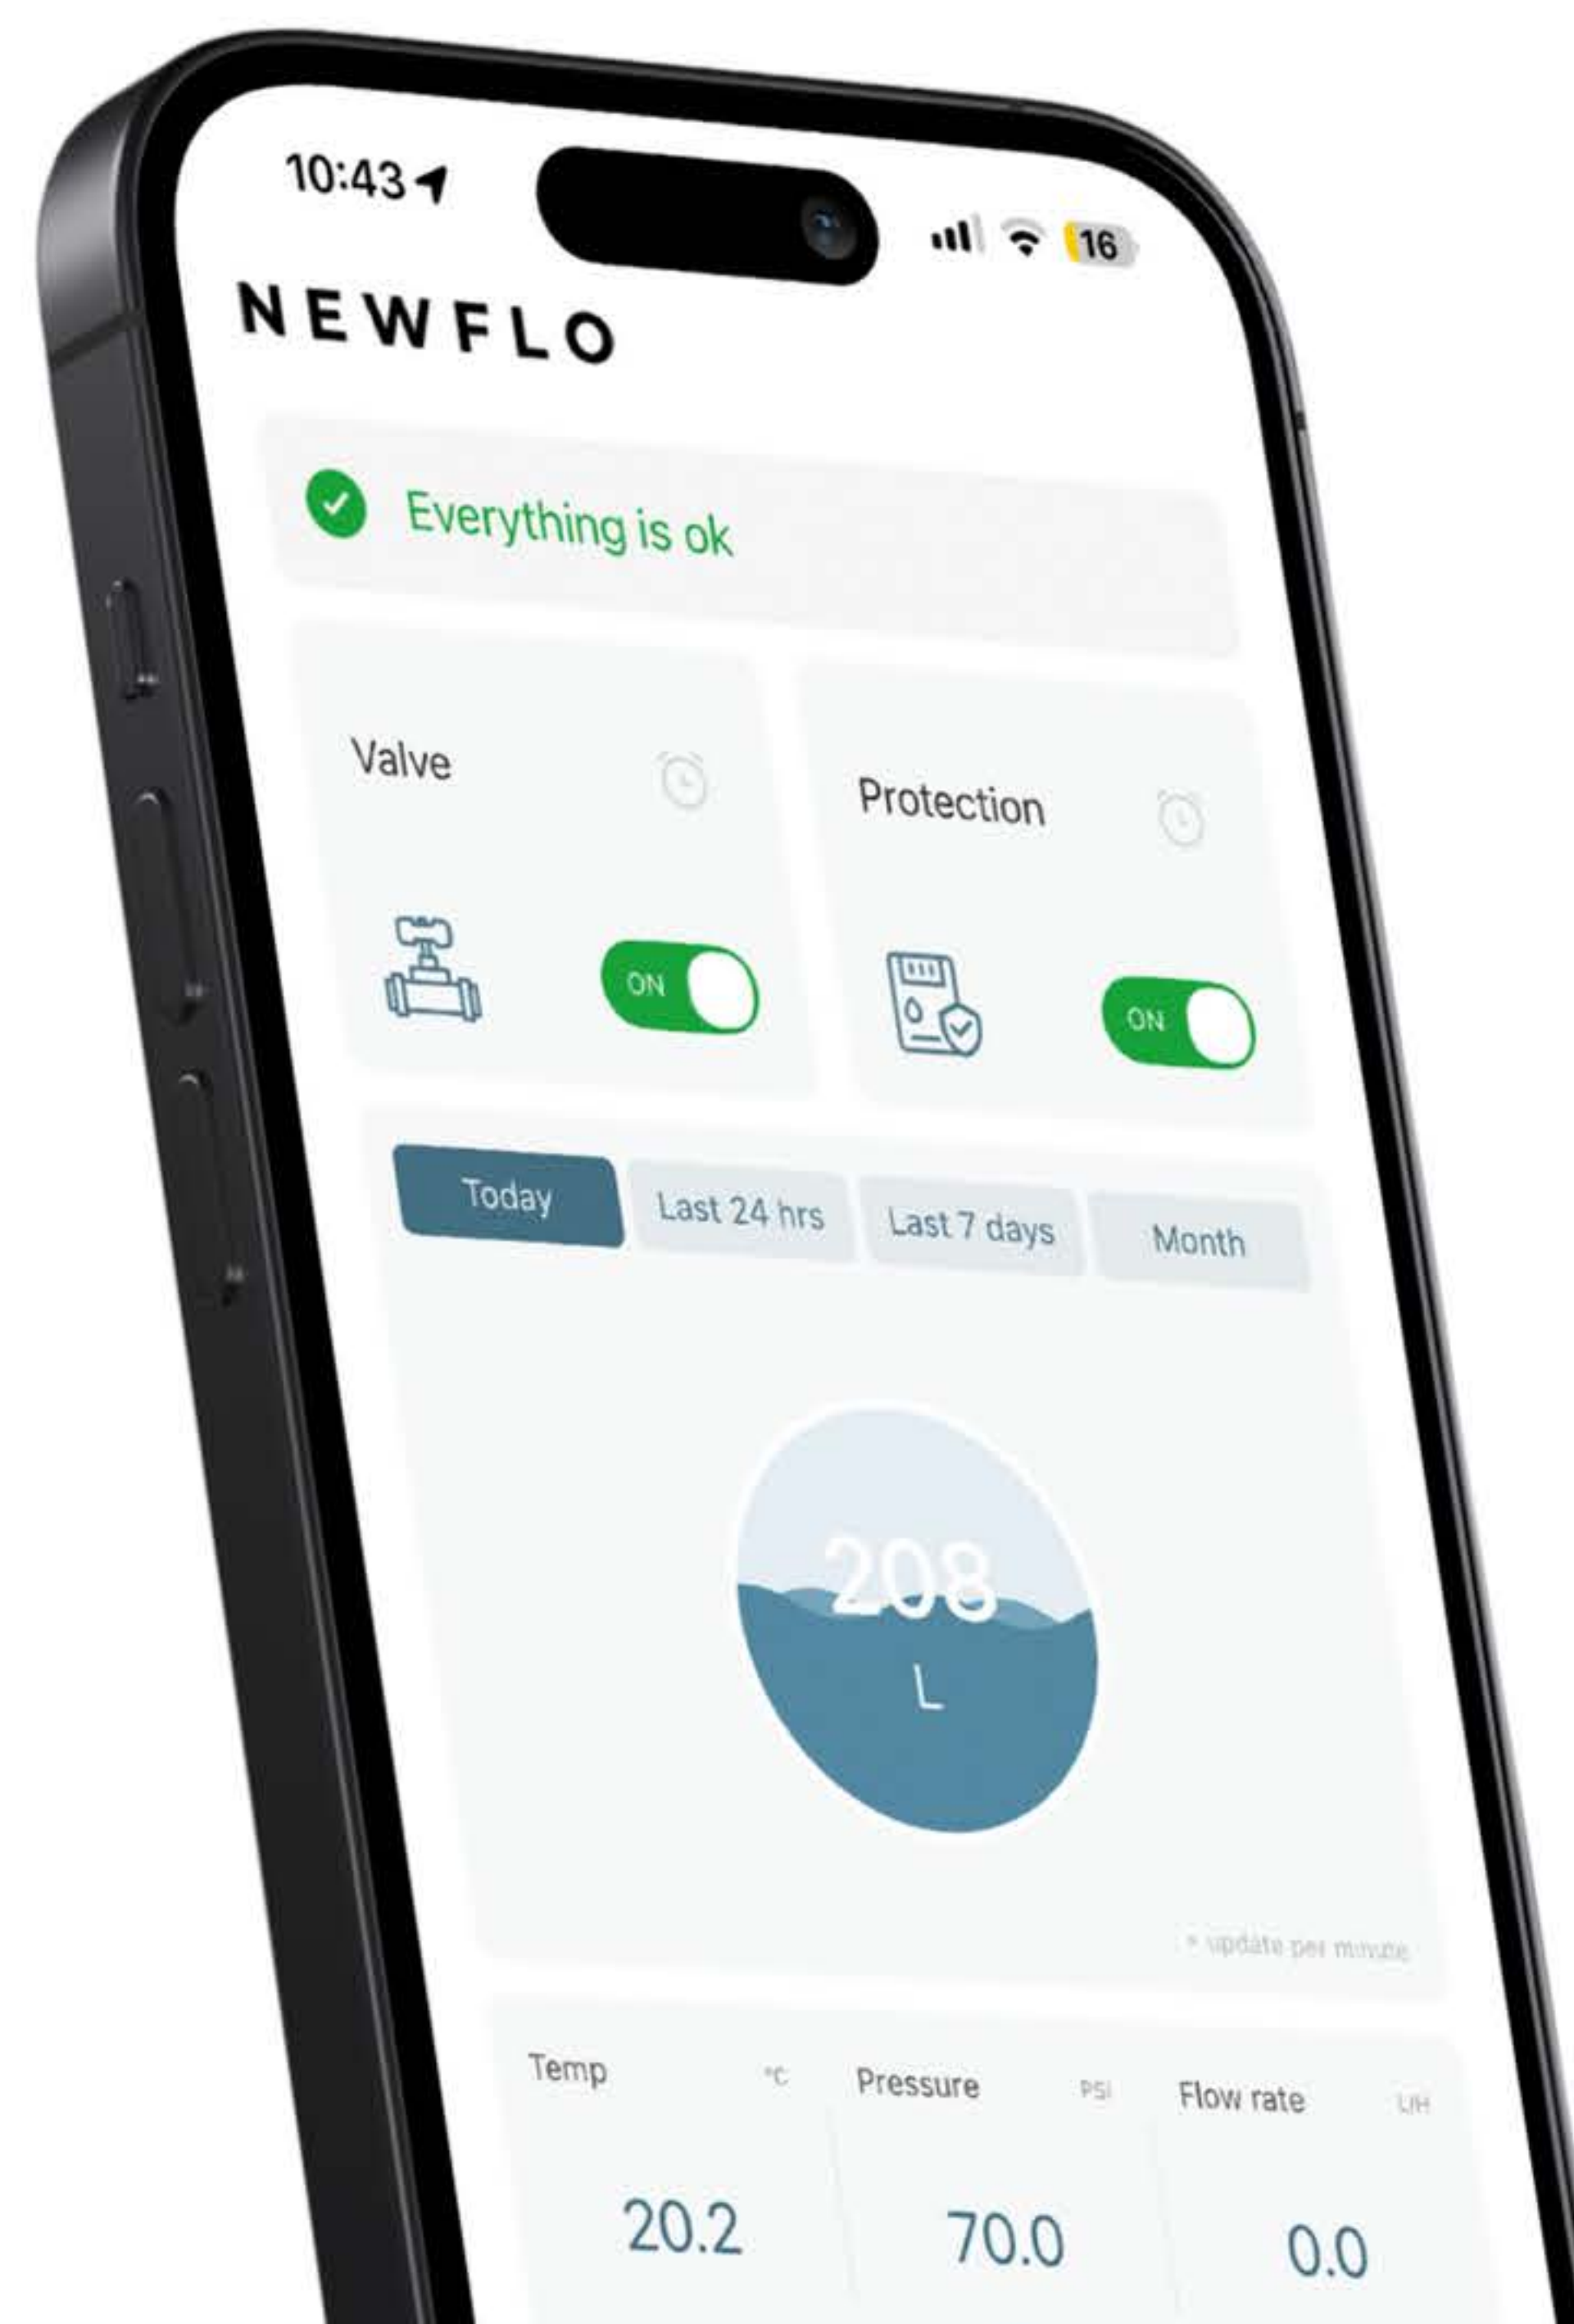

Newflo smart water meter

✔ **PRECISION ULTRASONIC SENSING**

Newflo uses advanced ultrasonic sensing technology to monitor water flow with high precision. This allows the system to detect micro-leaks, dripping taps, and abnormal usage before they become costly problems.

✔ **COMMERCIAL-GRADE HARDWARE**

Built with high-quality brass fittings and durable internal components, the Newflo Smart meter is engineered for long-term reliability and performance in Australian homes.

✔ **INTELLIGENT FLOW ANALYSIS**

Smart monitoring technology analyses your home's water usage patterns. If unusual activity is detected, Newflo sends instant alerts and can automatically shut off the water to prevent water damage.

# SMART WATER PROTECTION

Protect your home from water damage before it starts. Receive real-time alerts on your phone and manage your home's water system instantly through the Newflo mobile app.